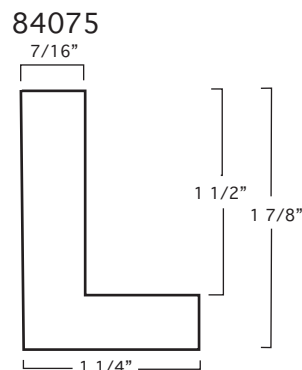

PG
12

84205, BLACK FLOATER 2"

84206, WHITE FLOATER 2"

84075, NATURAL FLOATER 1 1/4"

348-22, WHITE FLOATER 1 3/8"

Series 348

348-29, BLACK FLOATER 1 3/8"

Series 349