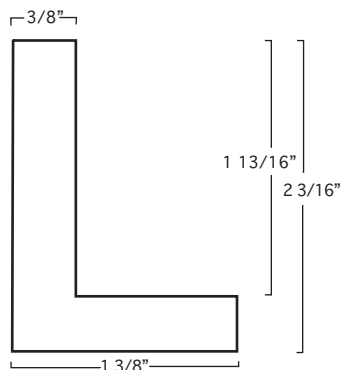

PG
12

84205, BLACK FLOATER 2"

84206, WHITE FLOATER 2"

84075, NATURAL FLOATER 1 1/4"

348-22, WHITE FLOATER 1 3/8"

Series 348

348-29, BLACK FLOATER 1 3/8"

Series 349