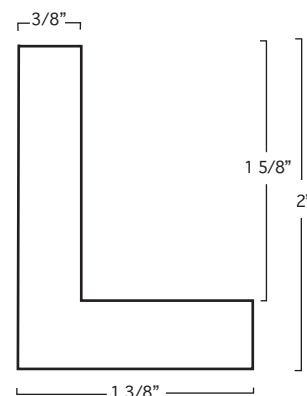

COUNTRY FLOATERS

WOOD MOULDINGS

B970

SEC
2A
PG
14