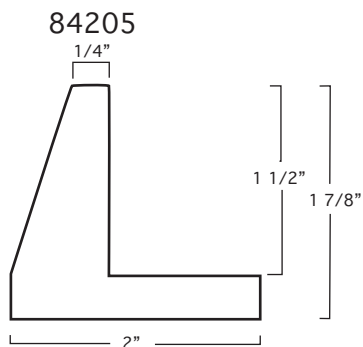

84206, WHITE FLOATER 2"