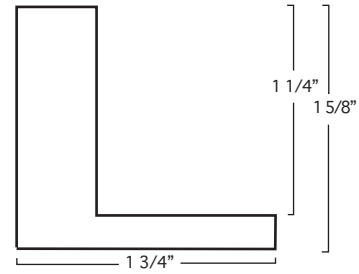

79375/79376