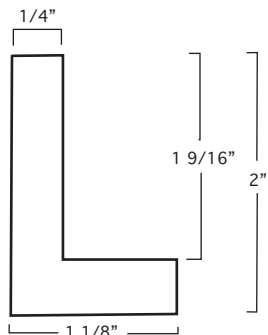

WOOD MOULDINGS

84009