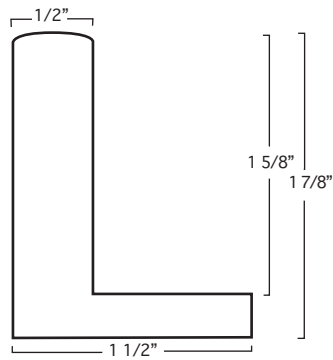

301-31 WALNUT 1 1/2"

301-21 ESPRESSO 1 1/2"

301-29 SATIN BLACK 1 1/2"

Series 301

304-29, BLACK FLOATER 1 3/8"

305-29, BLACK FLOATER 1 3/4"

306-11, BRONZE FLOATER 1 3/4"

306-13, SATIN PEWTER 1 3/4"