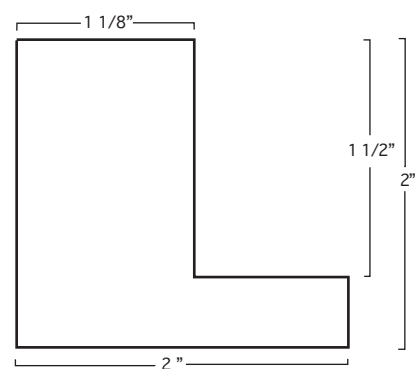

Mouldings & More

Wholesale Moulding & Picture Framing Supplies

Series 340

WOOD MOULDINGS

SEC
2A

PG
12