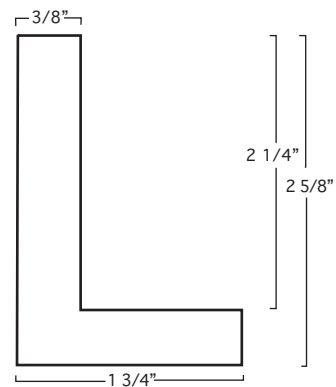

Mouldings & More

Wholesale Moulding & Picture Framing Supplies

Series 339

WOOD MOULDINGS

SEC
2A

PG
12