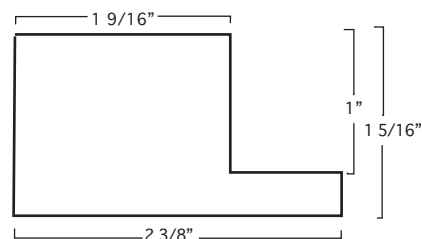

PG
12

84205, BLACK FLOATER 2"

84206, WHITE FLOATER 2"

84075, NATURAL FLOATER 1 1/4"

348-22, WHITE FLOATER 1 3/8"

Series 348

348-29, BLACK FLOATER 1 3/8"

Series 349