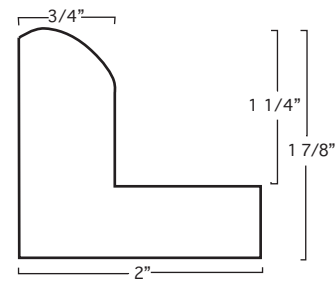

Mouldings & More

Wholesale Moulding & Picture Framing Supplies

Series 337

WOOD MOULDINGS

SEC
2A

PG
12