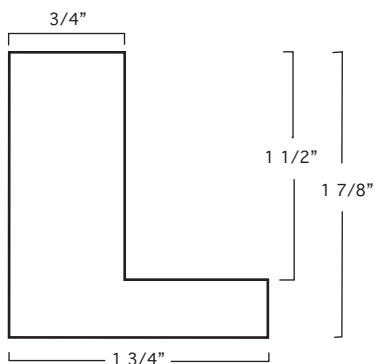

COUNTRY FLOATERS

WOOD MOULDINGS

83995

SEC
2A
PG
14