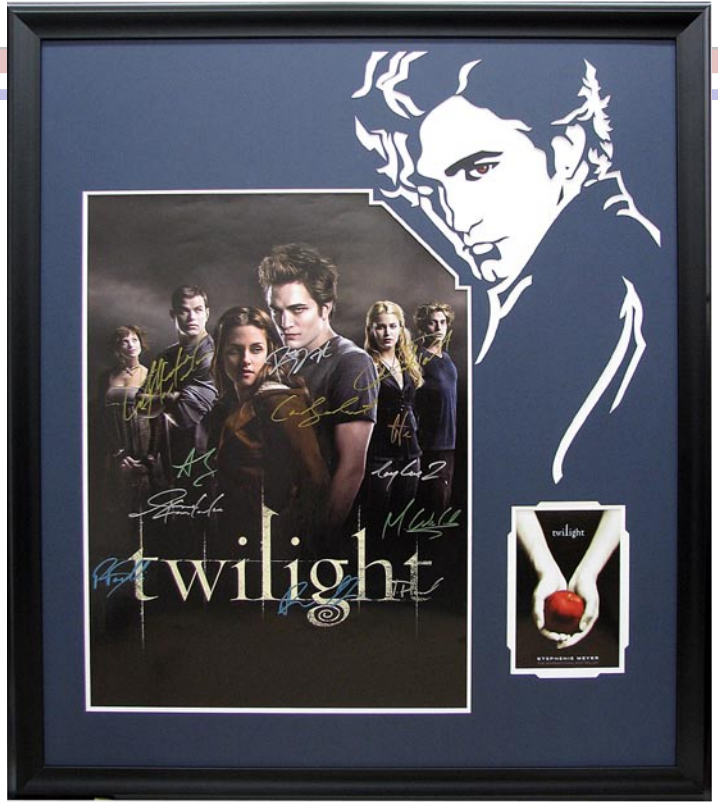

....We Do That Too!

Custom Computer Design Design

Music & Celebrity Display Cases

Framed Poster with Custom
Computer Designed Matting.
Outside dim. 32" x 40"