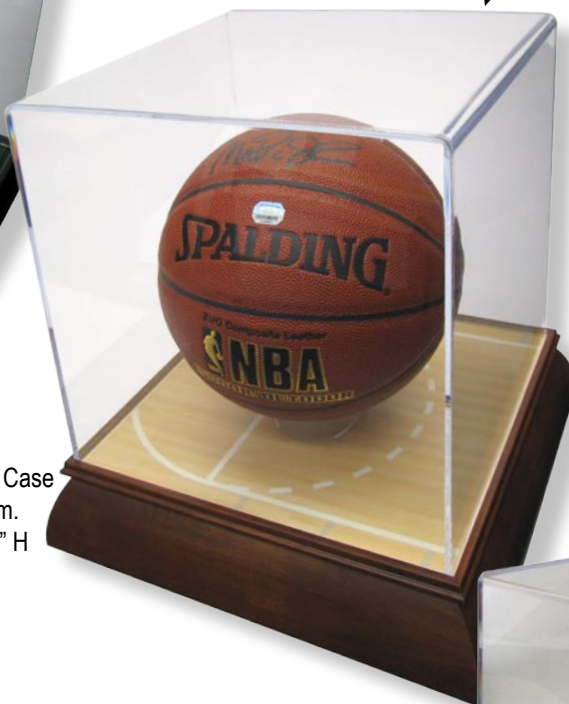

Premium Acrylic Basketball Case with Court Style base bottom.
Outside Dim. 12" x 12" x 16" H