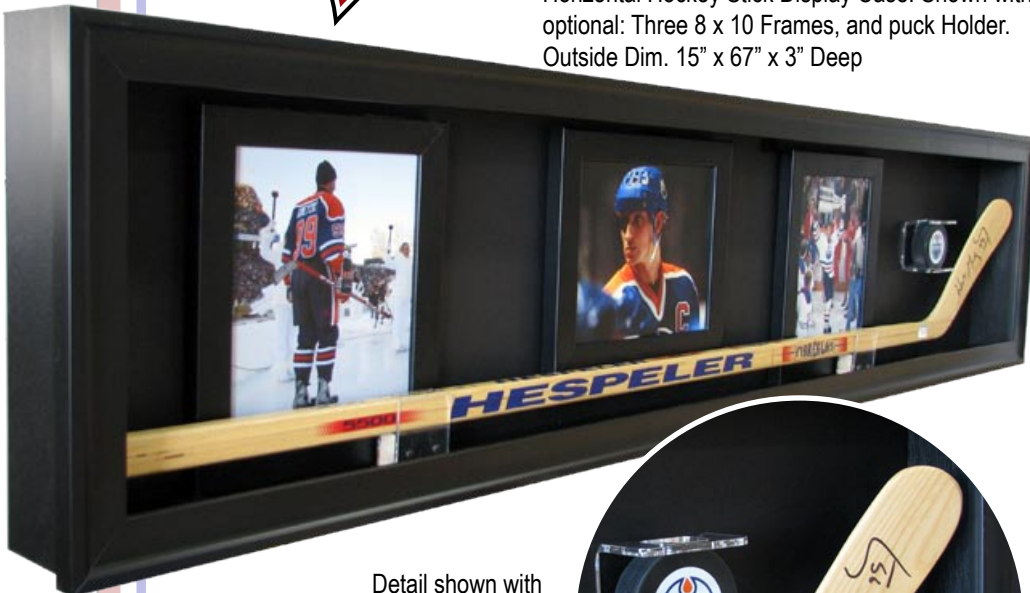

Detail shown with Acrylic Puck Holder.

PRO Sports

DISPLAY CASES

Horizontal Hockey Stick Display Case. Shown with optional: Three 8 x 10 Frames, and puck Holder. Outside Dim. 15" x 67" x 3" Deep